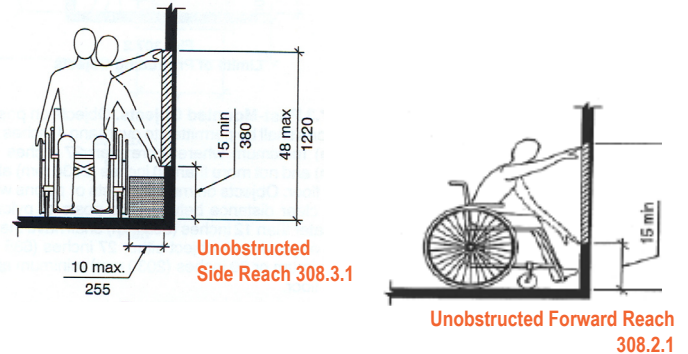

Speed Queen Washers and Dryers ADA Forward / Side Reach Guidelines

U.S. Access Board July 23, 2004

✓ Alliance Front Control Washer & Dryer

Washer Models

SWFT71, SWFY71, SWFB71, SWFB72

Dryer Models

SFET07, SFGT09, SFEB07, SFGB09, SFEY07,
SFGY09, SFEF07, SFGF09

✓ Unobstructed Reach Range

Alliance Laundry Systems Complies 100%

308.1	SQ Washer	ADAAG Compliance
Low 15"	15"	Yes
High 48"	43"	Yes

✓ Alliance Rear Control Washer & Dryer

Washer Models

SWR971, SWRT71, SWRY71, SWRB71

309.4 Operation - Operable parts shall be operable with one hand and shall not require tight grasping, pinching or twisting of the wrist. The force required to activate operable parts shall be 5.0 pounds (22.2 N) maximum.